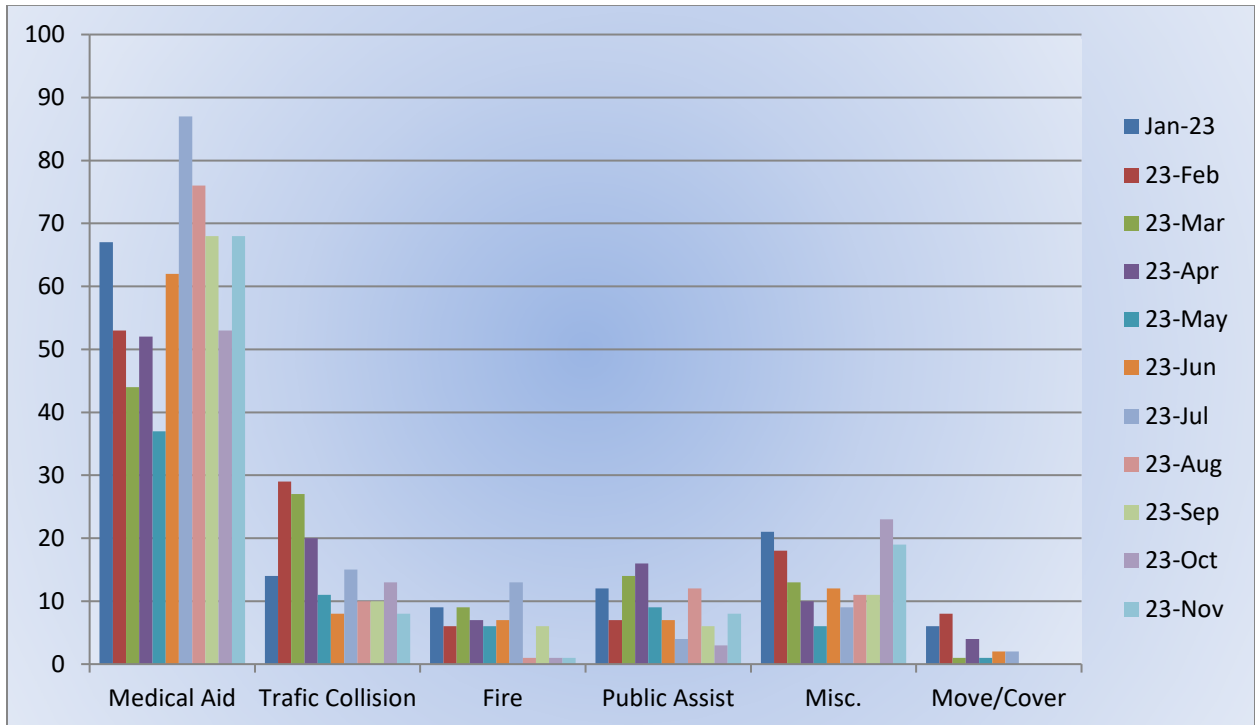

E17 Monthly Statistics Comparison