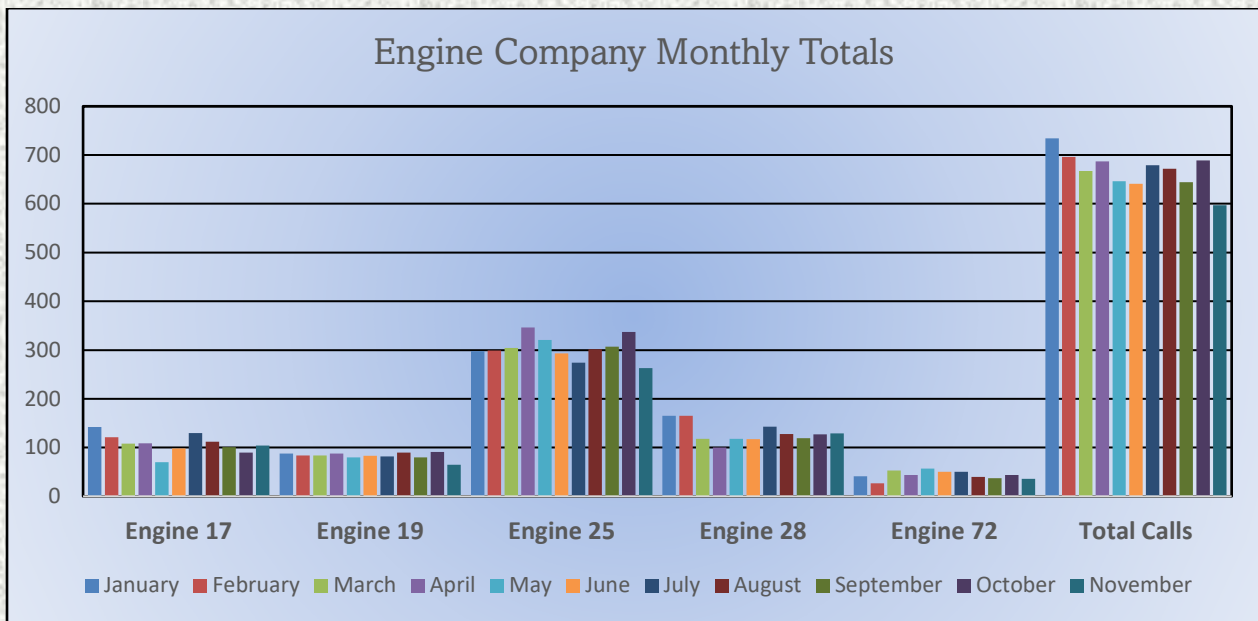

Monthly Run Statistics and Call Break Down November 2023 Engine Companies and Medic Units

Total Responses for Engine Companies: 597