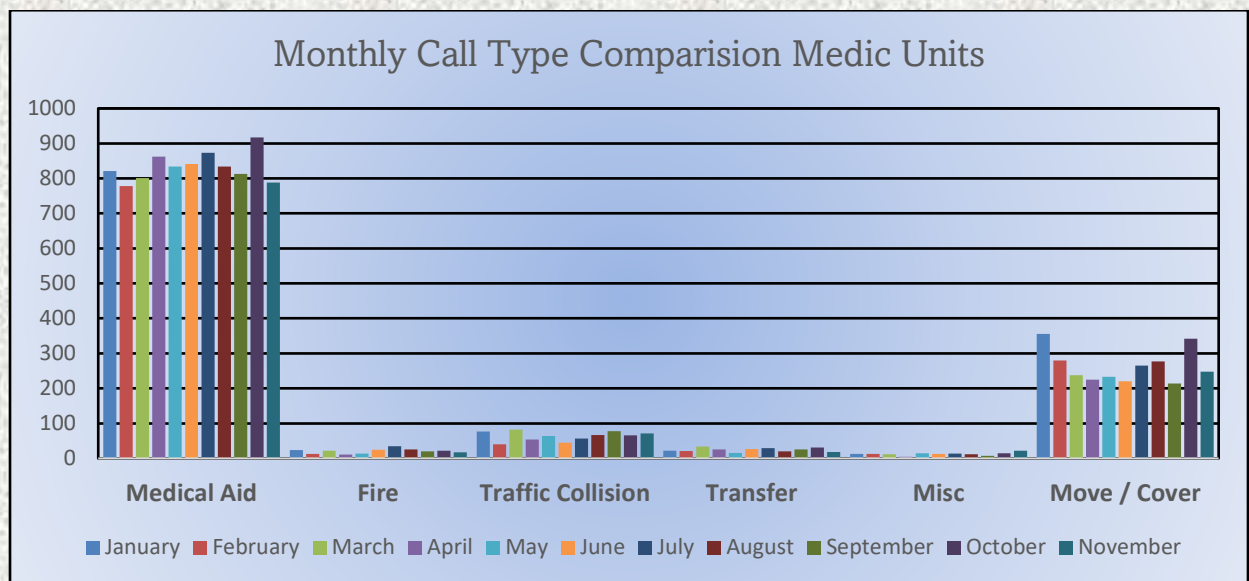

Total Responses for Engine Companies: 597

El Dorado County Fire Protection District

Total Responses for Medic Units: 950

Engine 25 Monthly Statistics Comparison

Medic 25 Monthly Statistics Comparison

Engine 25 Response Locations November 2023