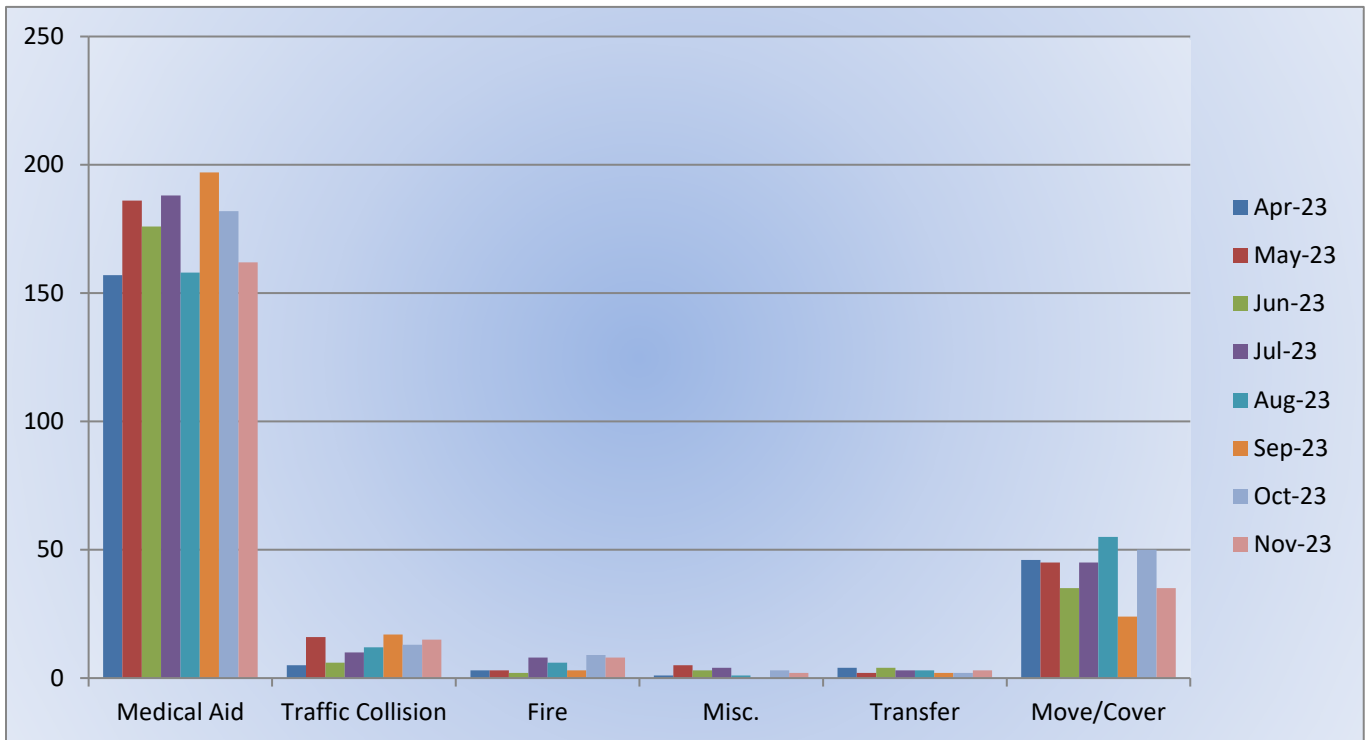

M28 Monthly Statistics Comparison