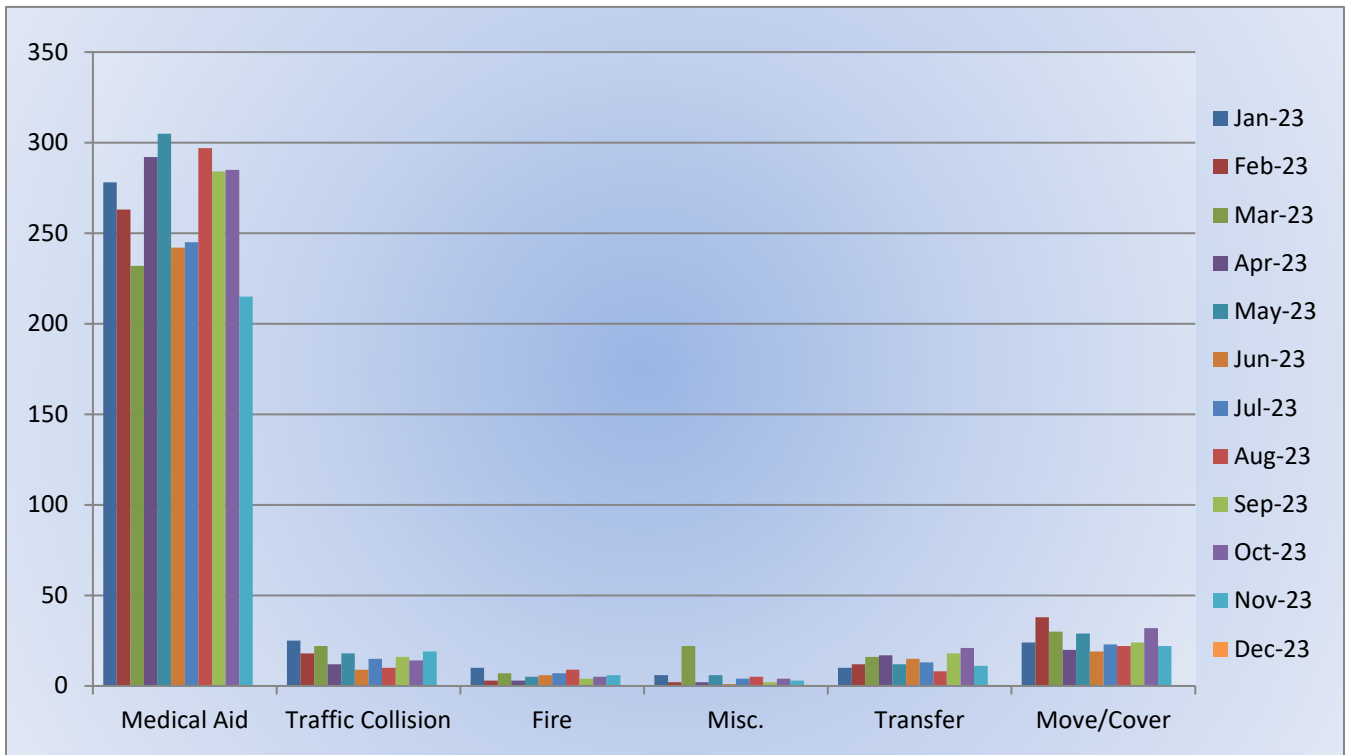

Fire- 6

Traffic Collision- 19

Transfer- 11

Misc- 3

Move/Cover – 22

E25 Monthly Statistics Comparison

M25 Monthly Statistics Comparison

Engine 25 Response Locations November 2023