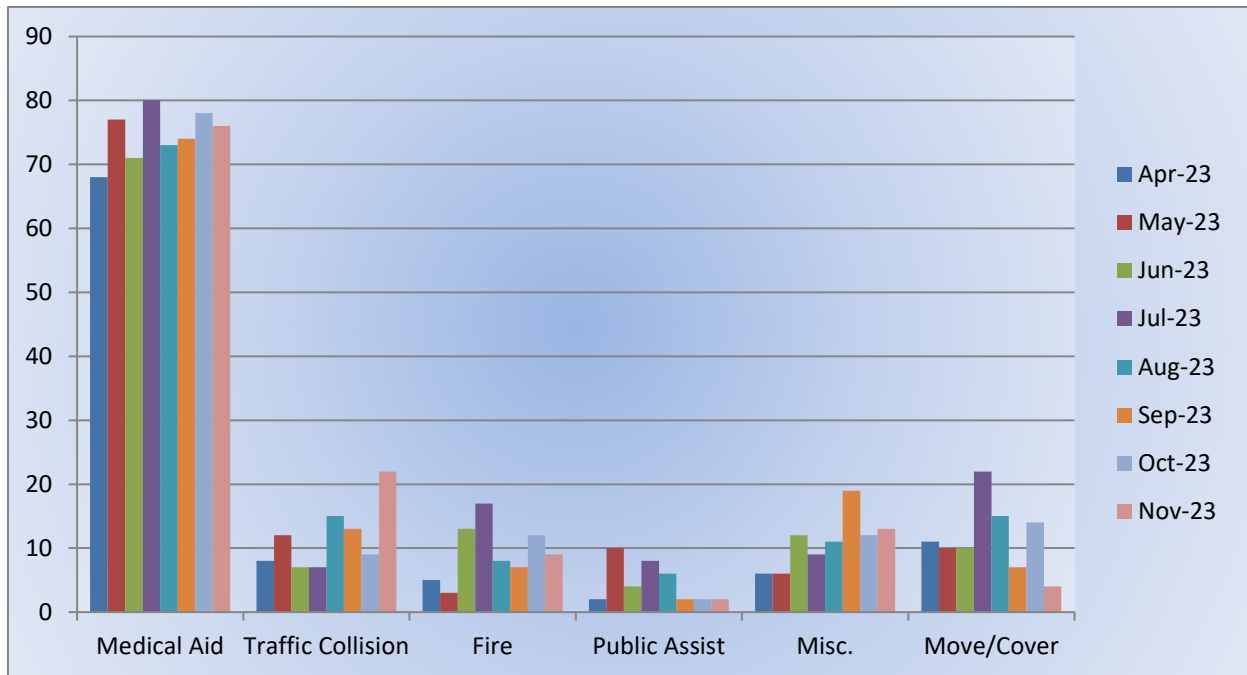

E28 Monthly Statistics Comparison