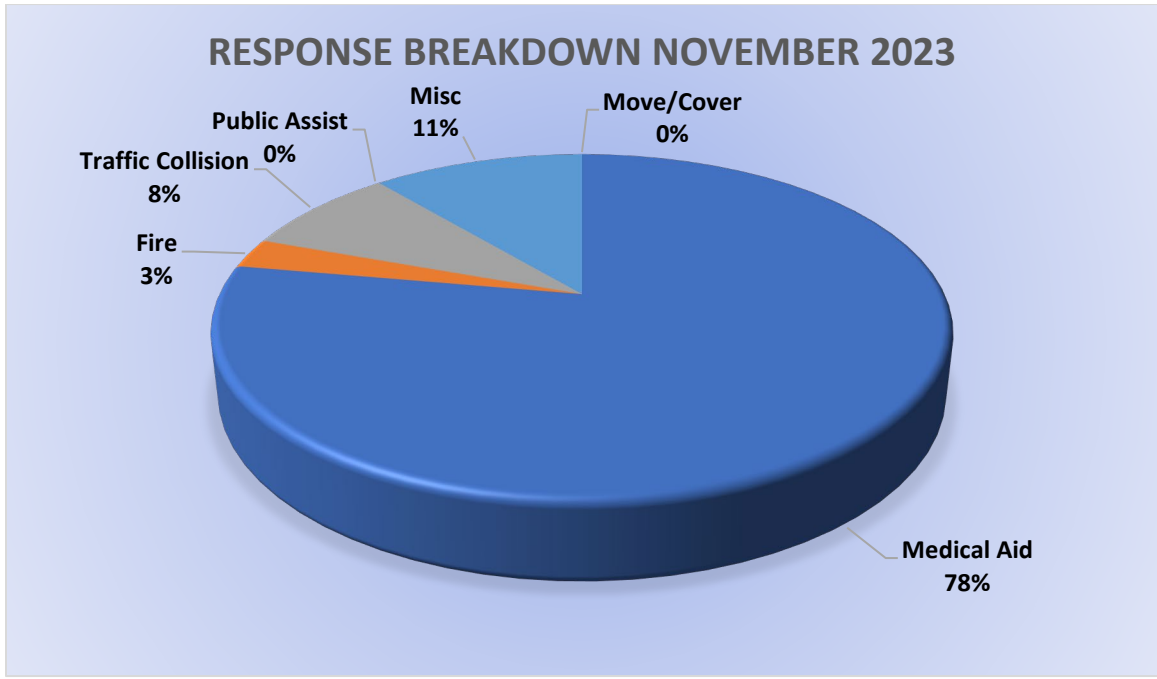

E72 Monthly Statistics Comparison