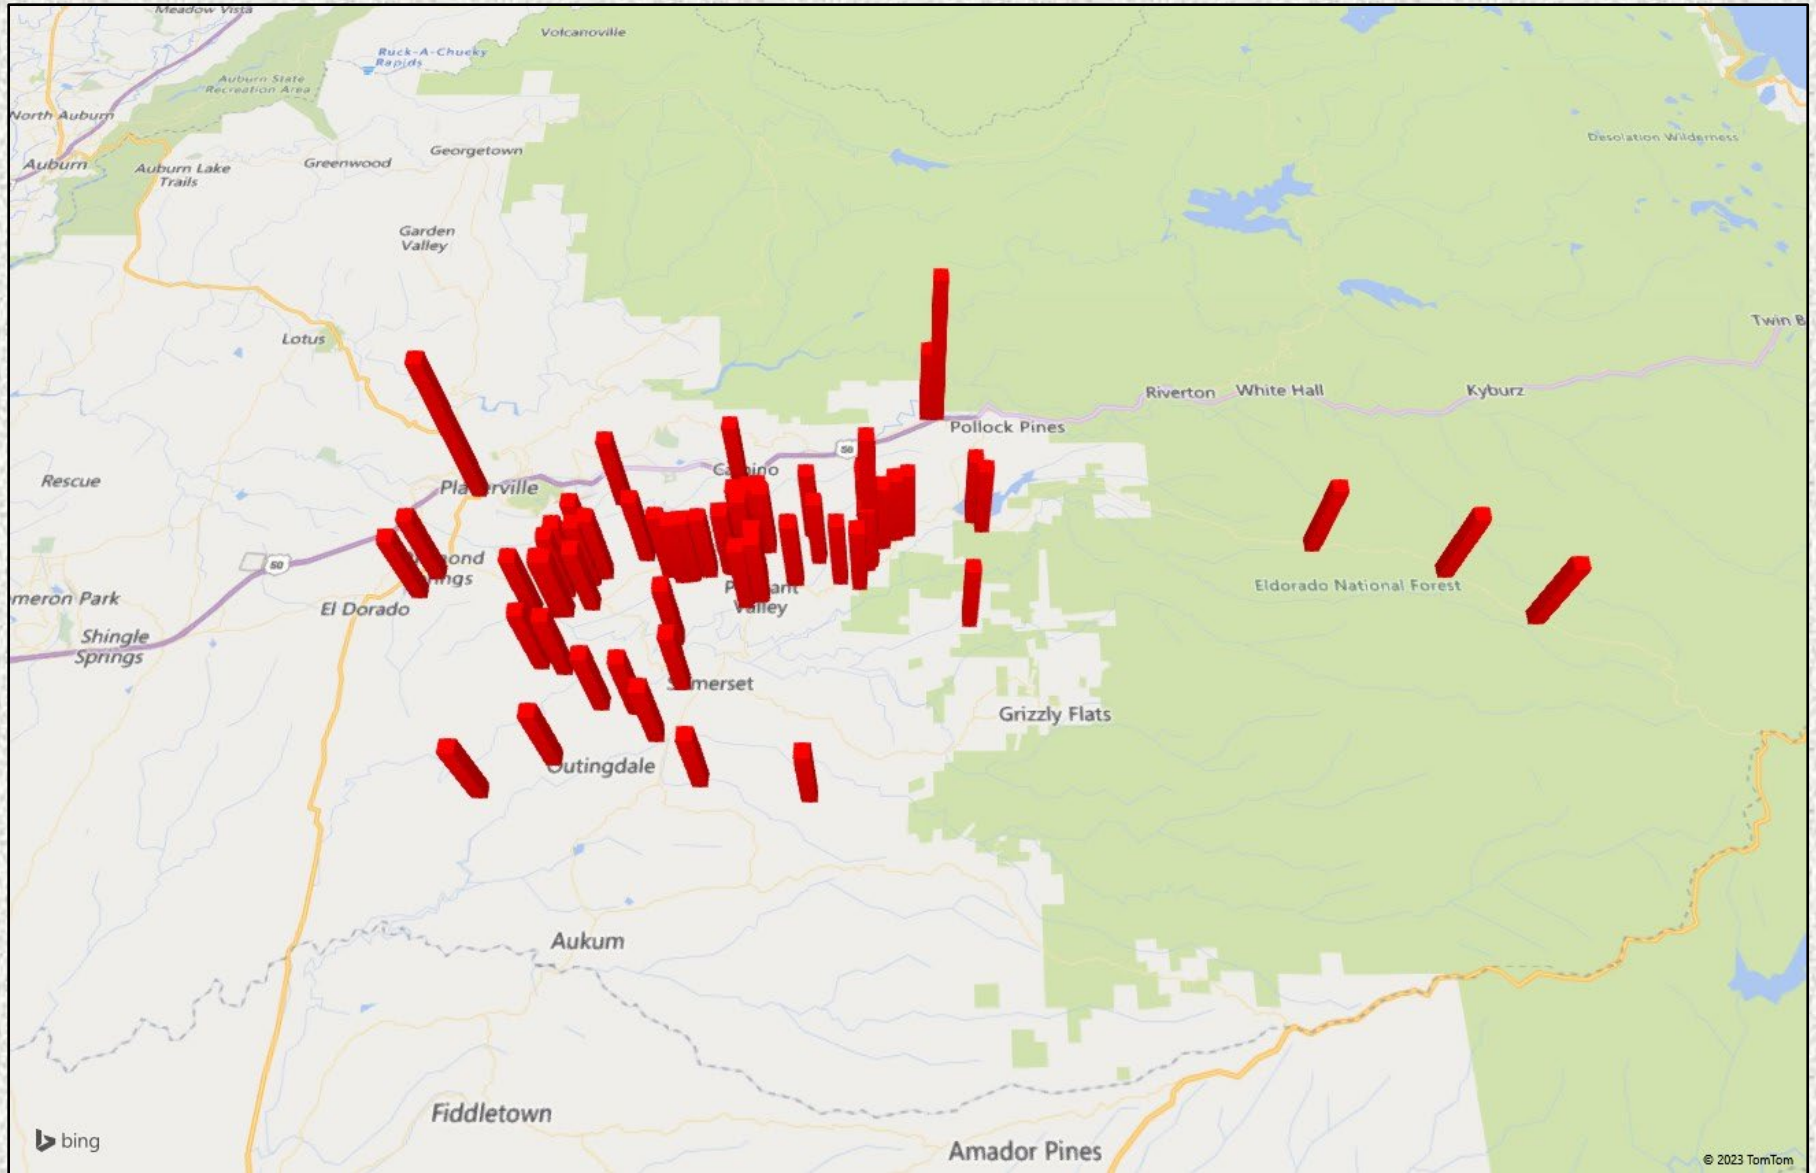

Response Breakdown November 2023

M19 Monthly Statistics Comparison

Engine 19 Response Locations for November 2023

El Dorado County Fire Protection District

Station 25 Run Review November 2023

ENGINE 25: 263 Total Incidents