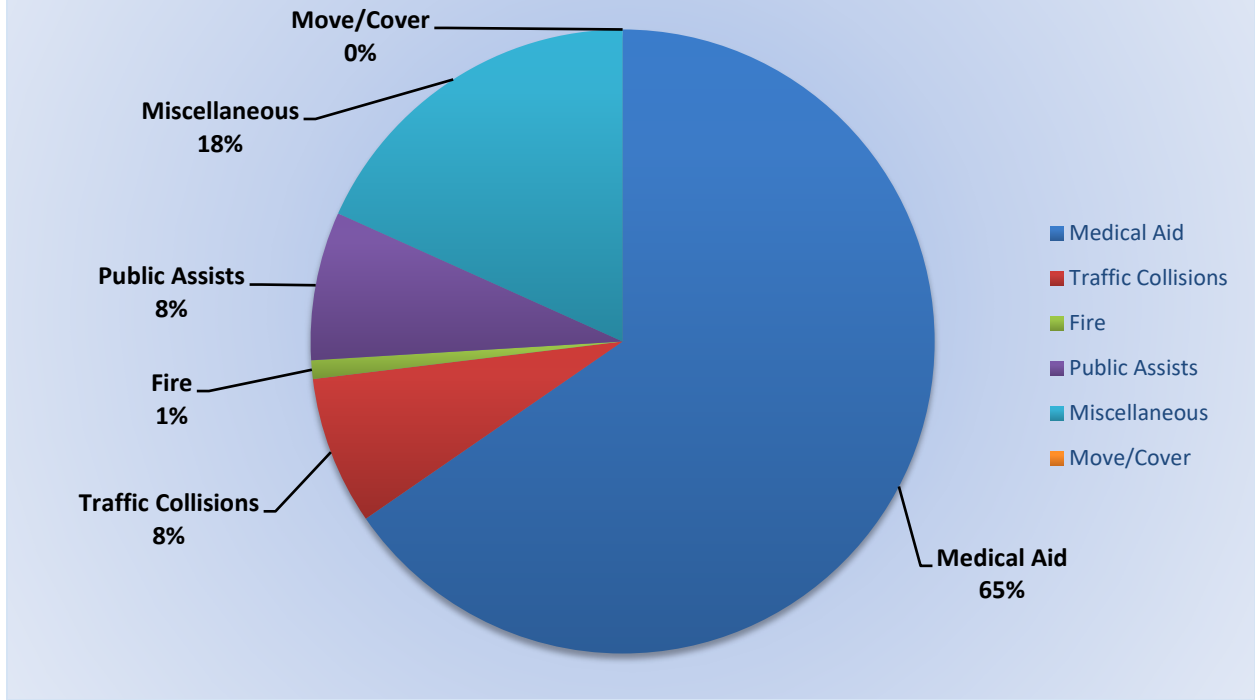

Response Breakdown November 2023