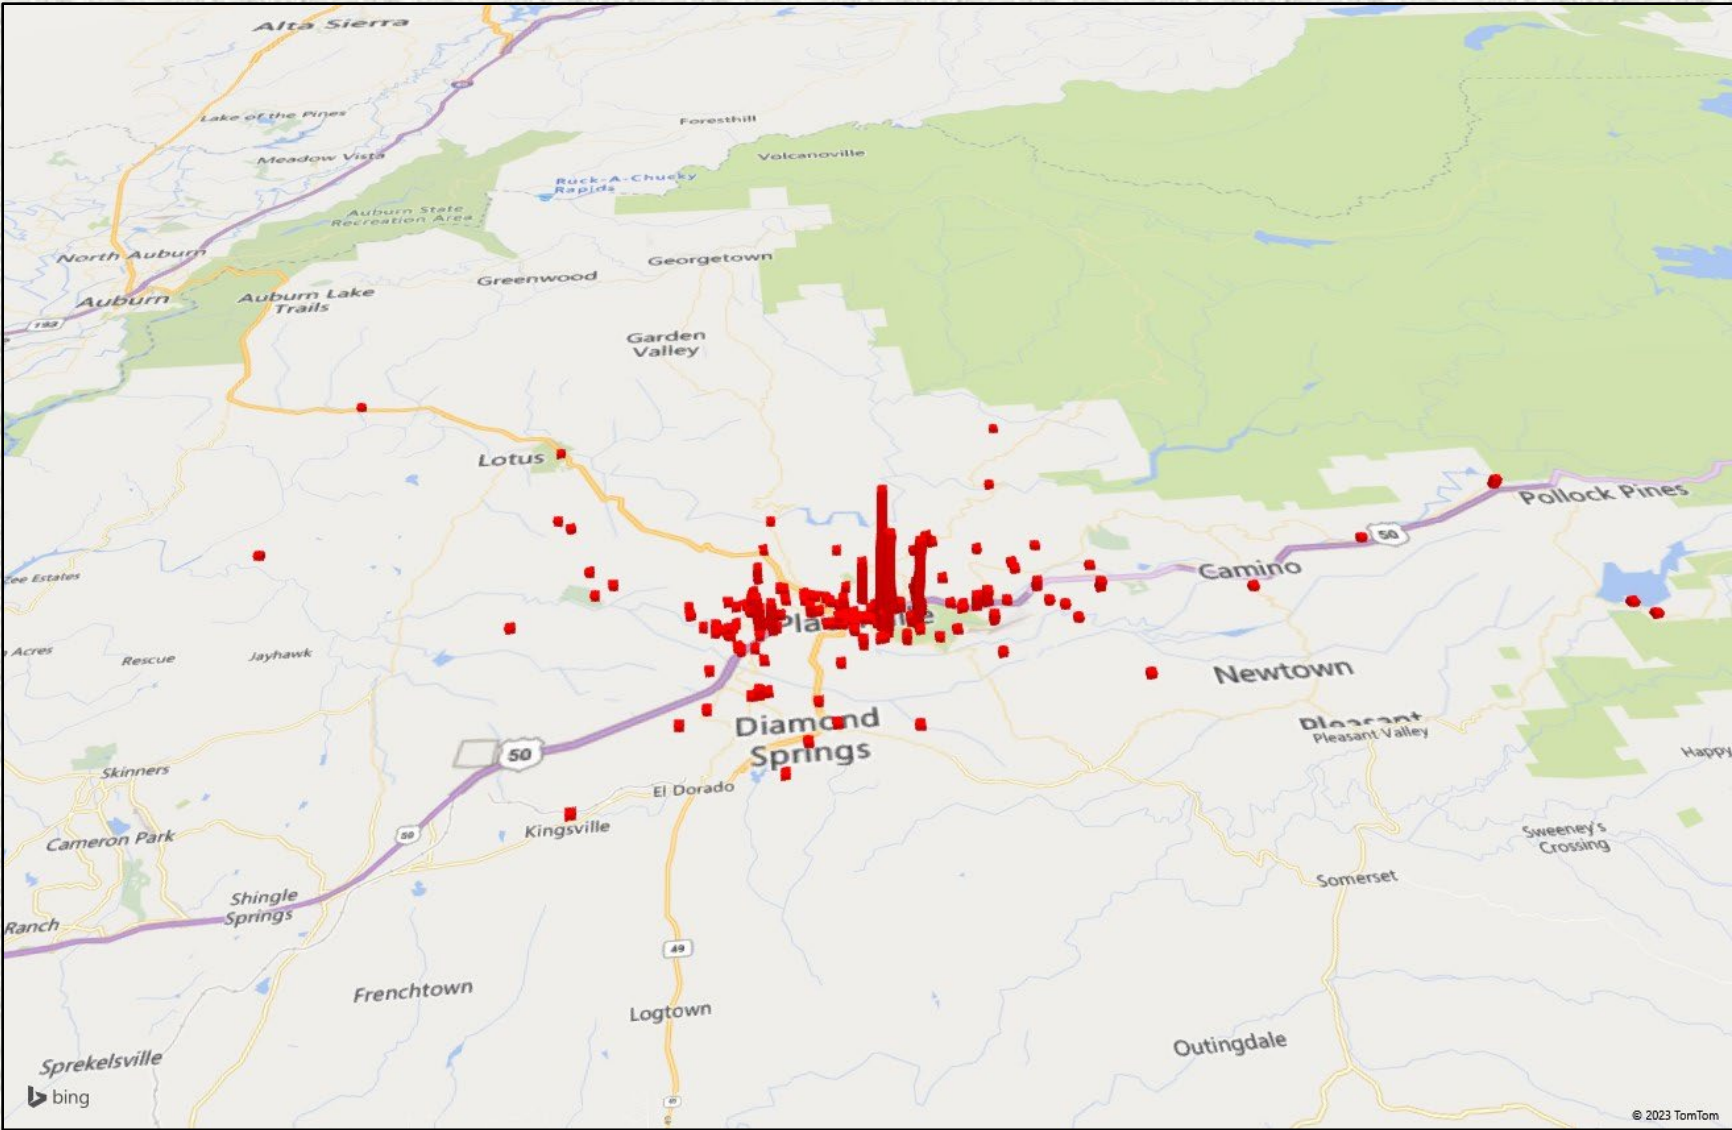

Total Responses for Engine Companies: 597

El Dorado County Fire Protection District

Total Responses for Medic Units: 950

Engine 25 Monthly Statistics Comparison

Medic 25 Monthly Statistics Comparison

Engine 25 Response Locations November 2023

Medic 25 Response Locations November 2023