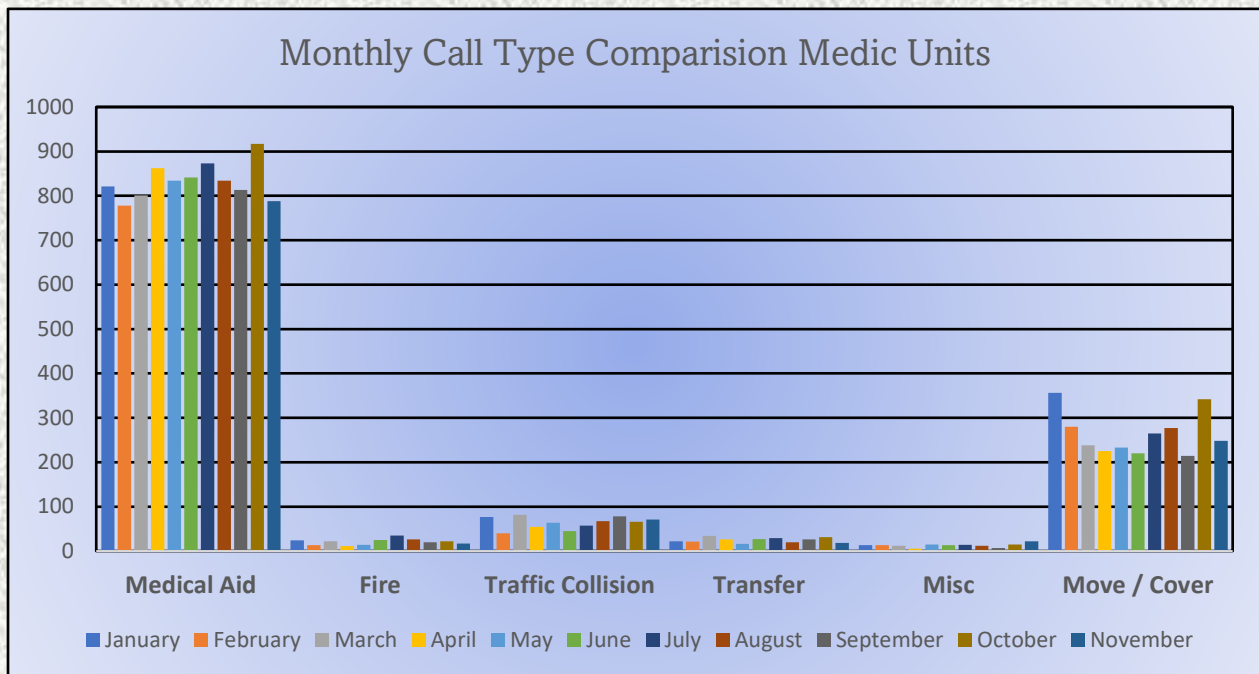

Total Responses: 950

El Dorado County Fire Protection District

Monthly Run Statistics and Call Break Down November 2023 Engine Companies and Medic Units

El Dorado County Fire Protection District

Monthly Run Statistics and Call Break Down November 2023 Engine Companies and Medic Units

El Dorado County Fire Protection District

Station 17 Run Review November 2023

ENGINE 17: 104 Total Calls

Medical Aid- 68

Fire- 1

Traffic Collision- 8

Public Assist- 8

Misc- 19