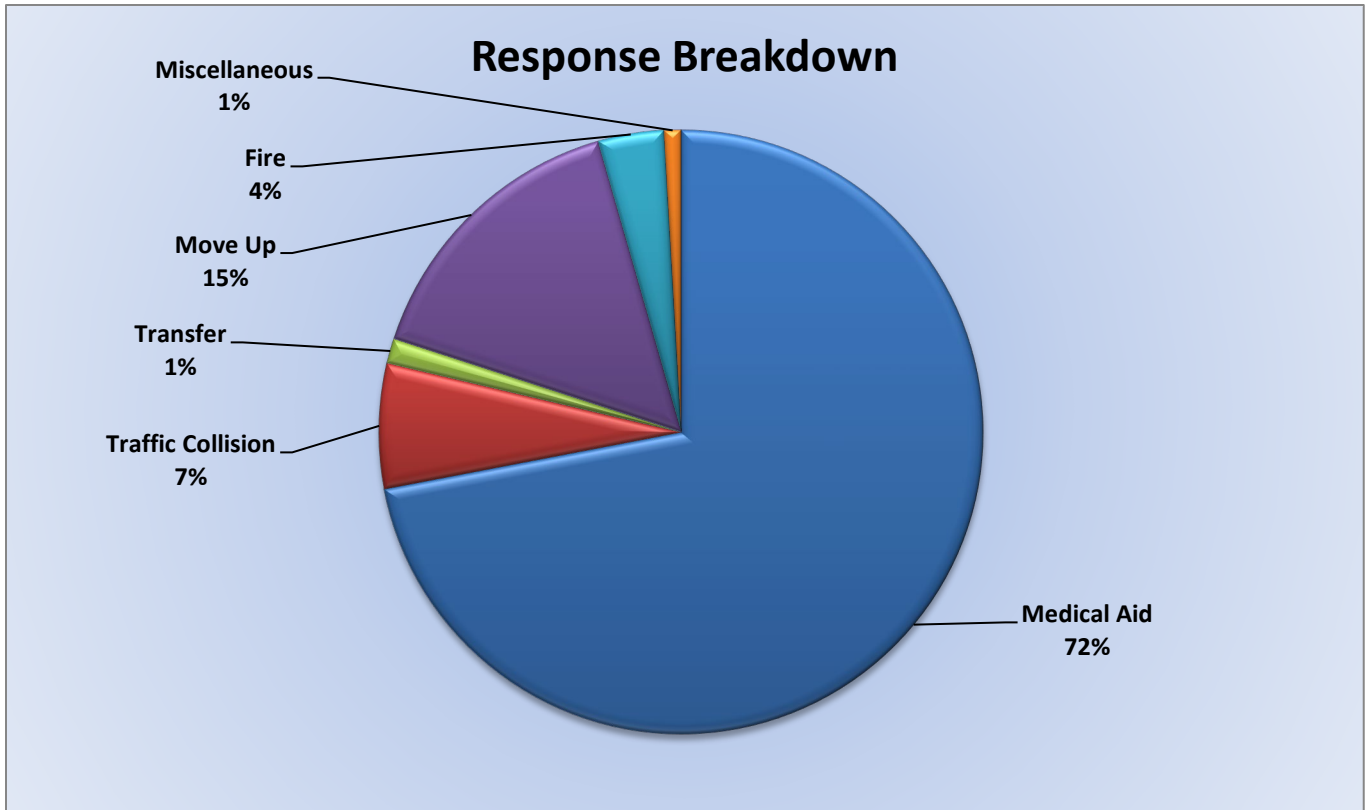

M28 Monthly Statistics Comparison