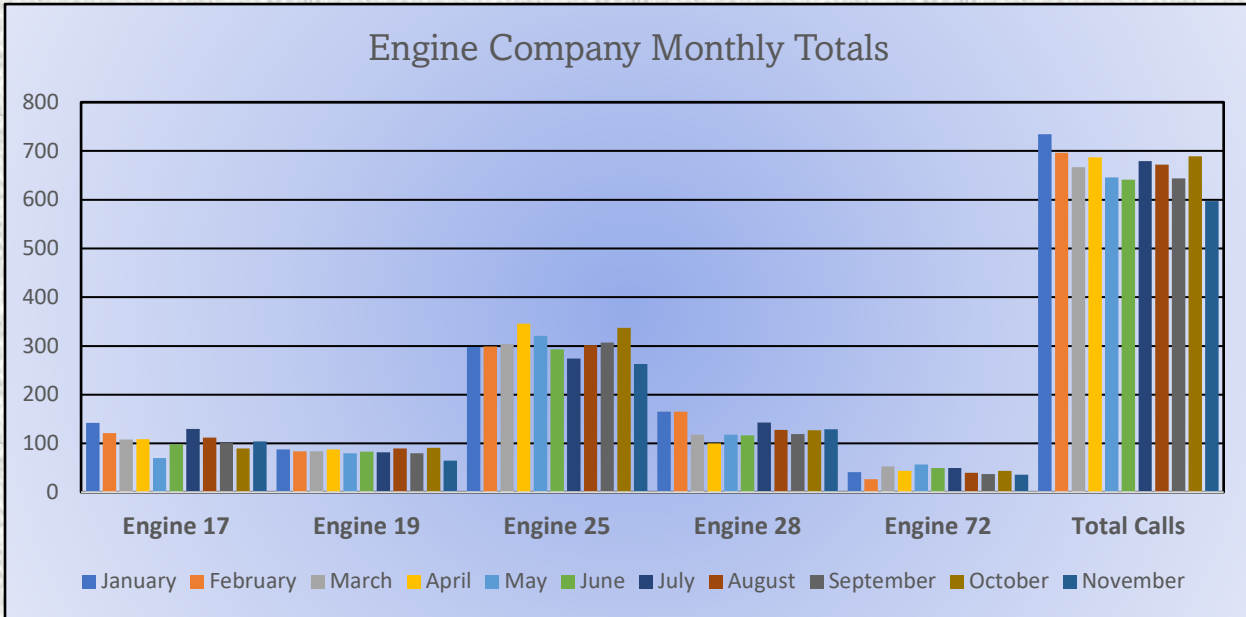

El Dorado County Fire Protection District

Monthly Run Statistics and Call Break Down November 2023 Engine Companies and Medic Units