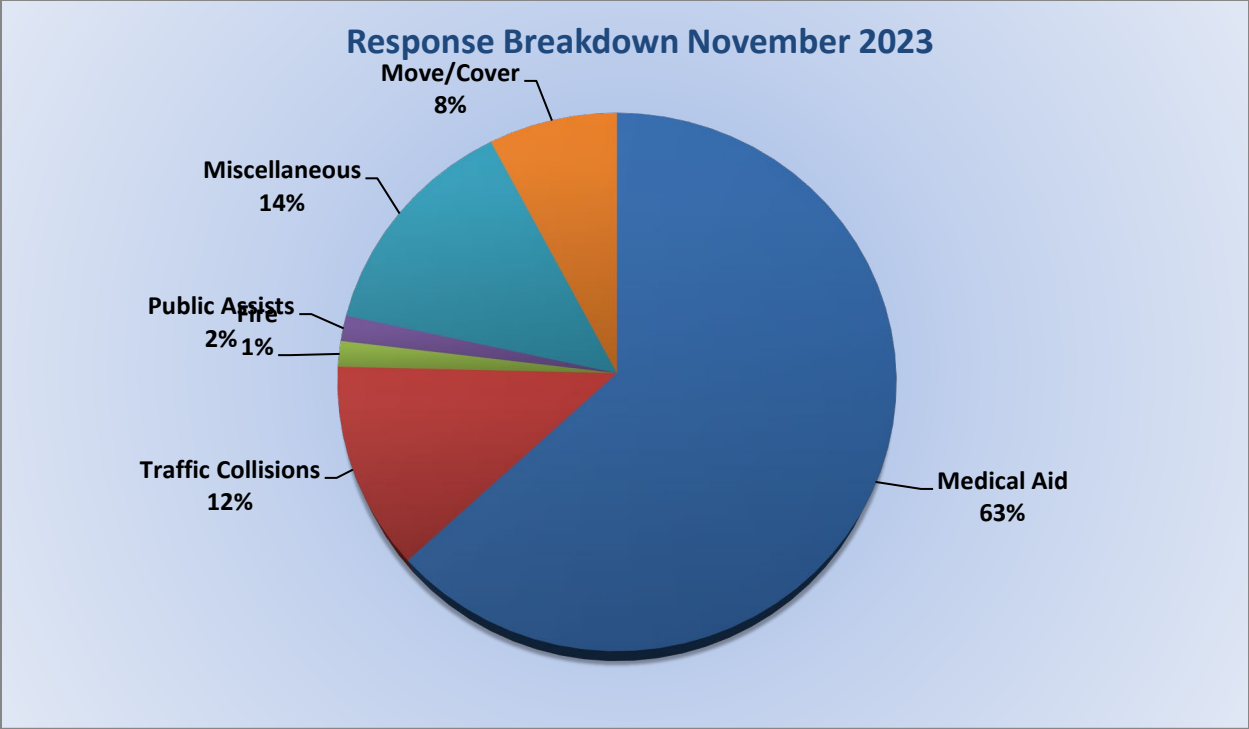

MEDIC 19: 132 Total Calls

Medical Aid- 105

Fire- 1

Traffic Collision- 9

Transfer- 0

Misc- 5

Move/Cover - 96

E19 Monthly Statistics Comparison