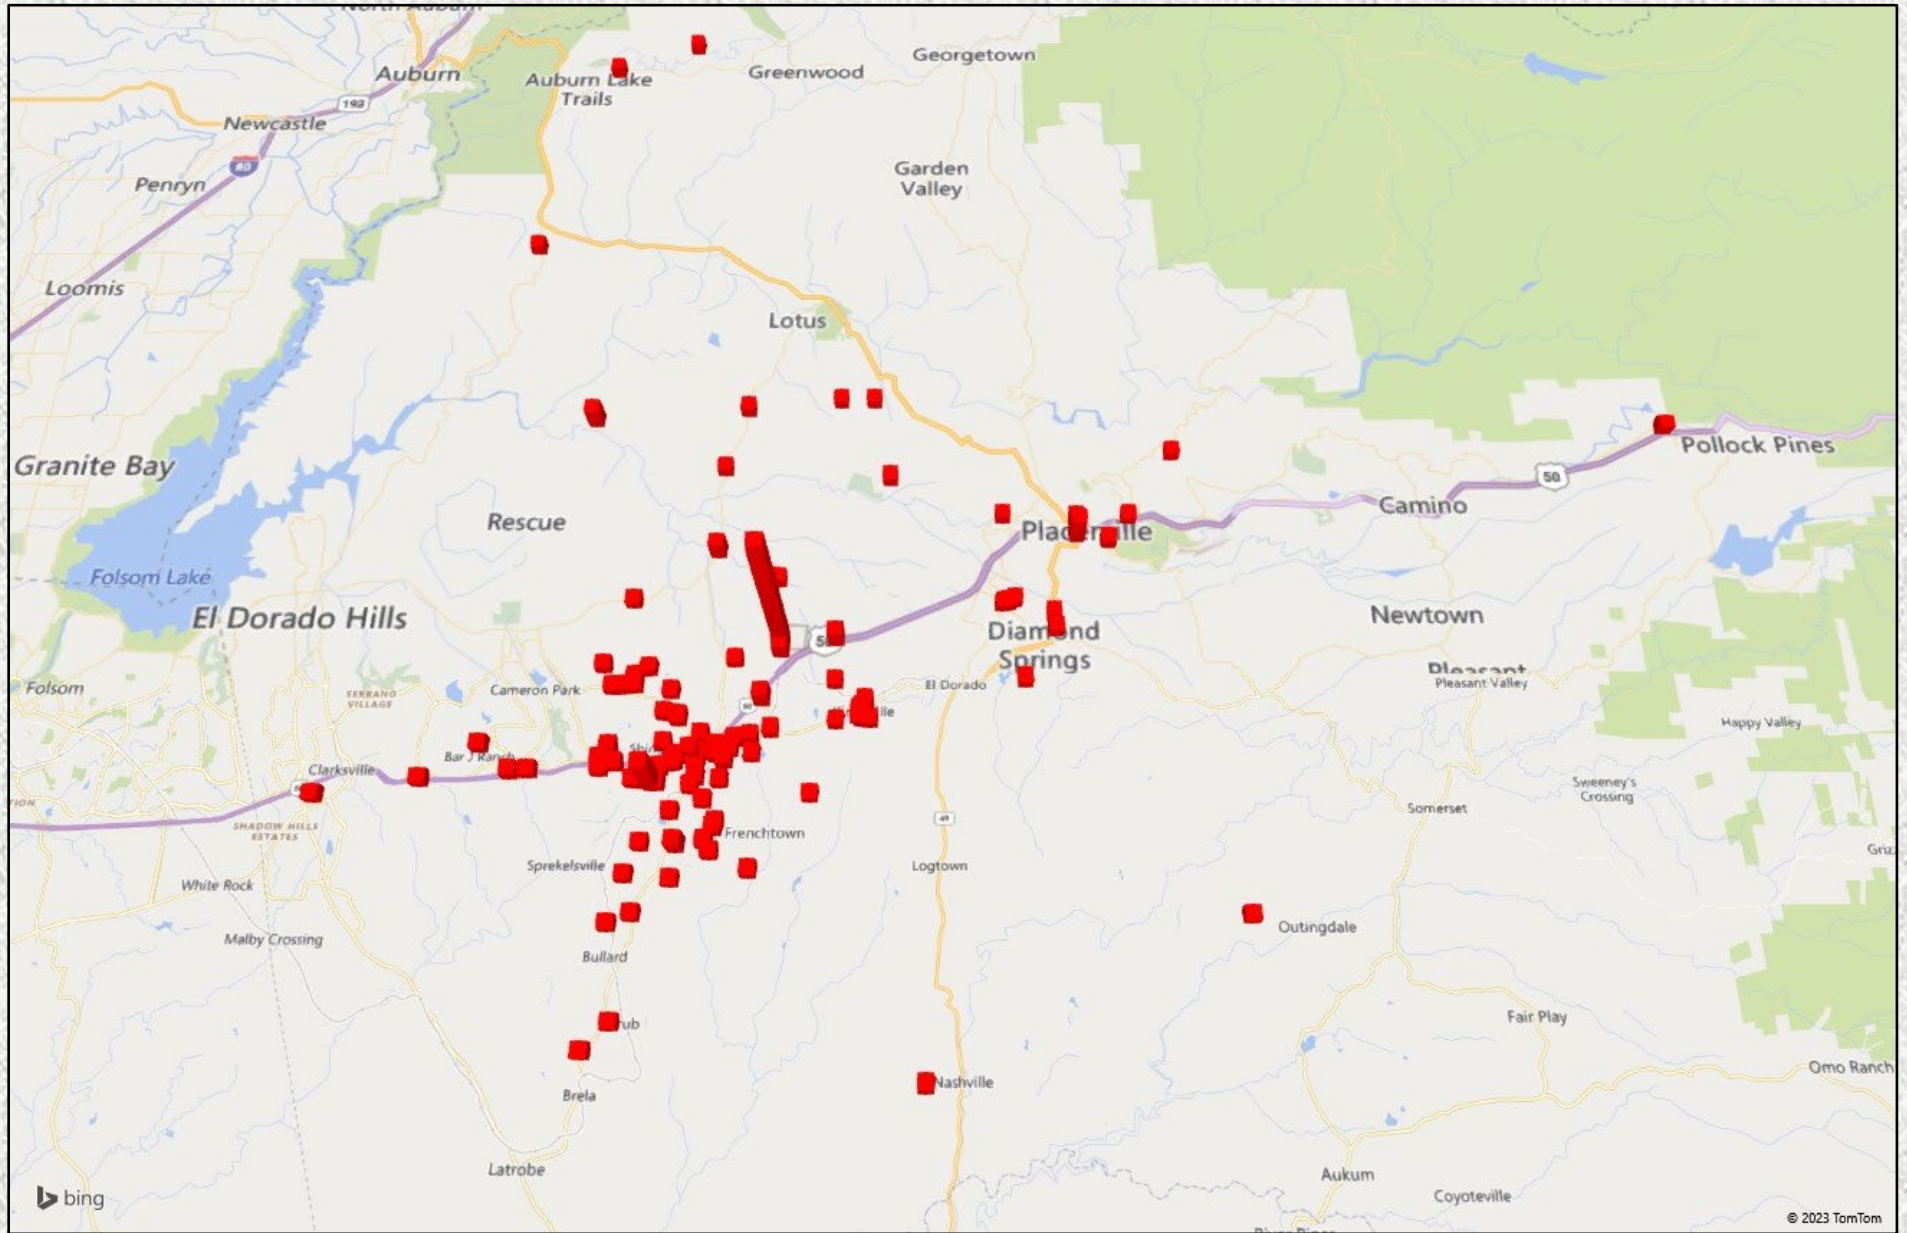

E28 Monthly Statistics Comparison

M28 Monthly Statistics Comparison

Engine 28 Response Locations November 2023

El Dorado County Fire Protection District

Station 72 and Medic 49 Run Review November 2023

ENGINE 72: 36 Total Calls