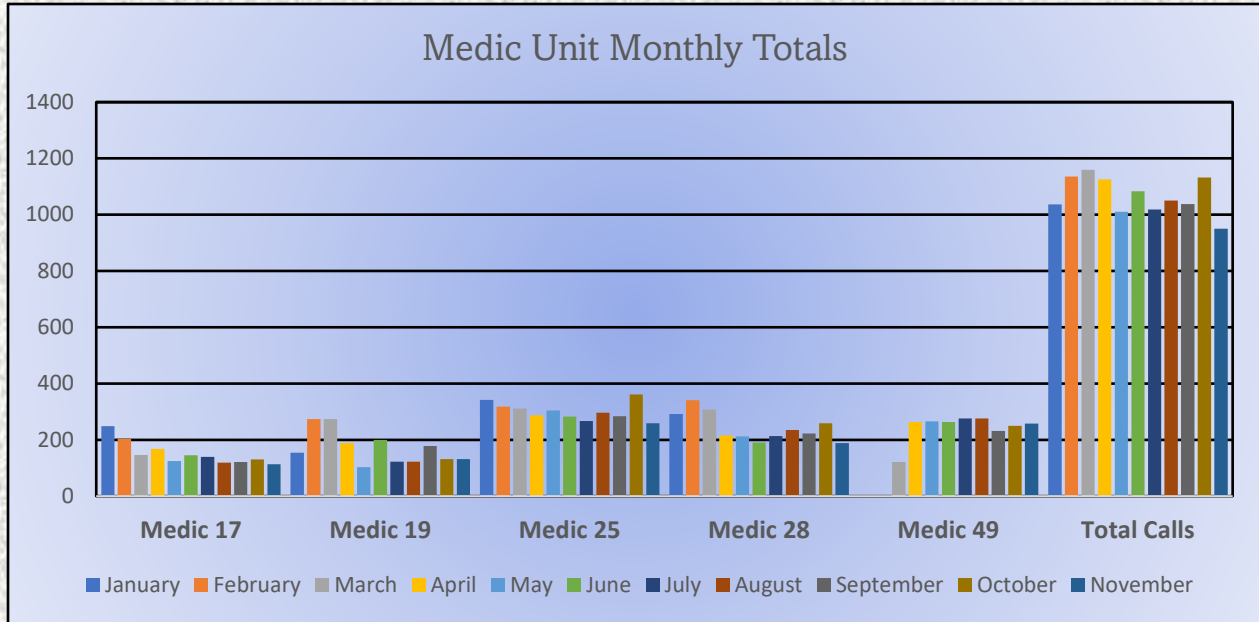

Total Responses: 950

El Dorado County Fire Protection District

Monthly Run Statistics and Call Break Down November 2023 Engine Companies and Medic Units

El Dorado County Fire Protection District

Monthly Run Statistics and Call Break Down November 2023 Engine Companies and Medic Units

El Dorado County Fire Protection District

Station 17 Run Review November 2023

ENGINE 17: 104 Total Calls

Medical Aid- 68

Fire- 1

Traffic Collision- 8

Public Assist- 8

Misc- 19