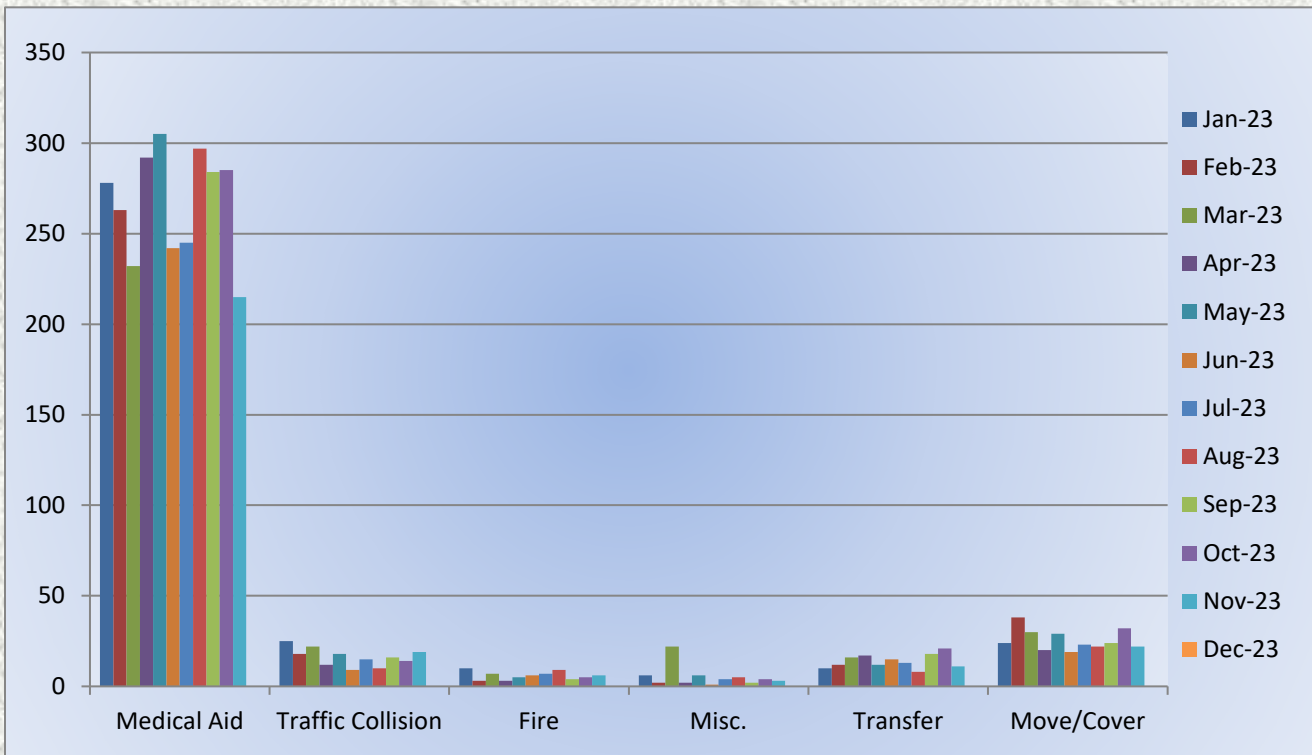

Total Responses for Engine Companies: 597

El Dorado County Fire Protection District

Total Responses for Medic Units: 950

Engine 25 Monthly Statistics Comparison

Medic 25 Monthly Statistics Comparison

Engine 25 Response Locations November 2023