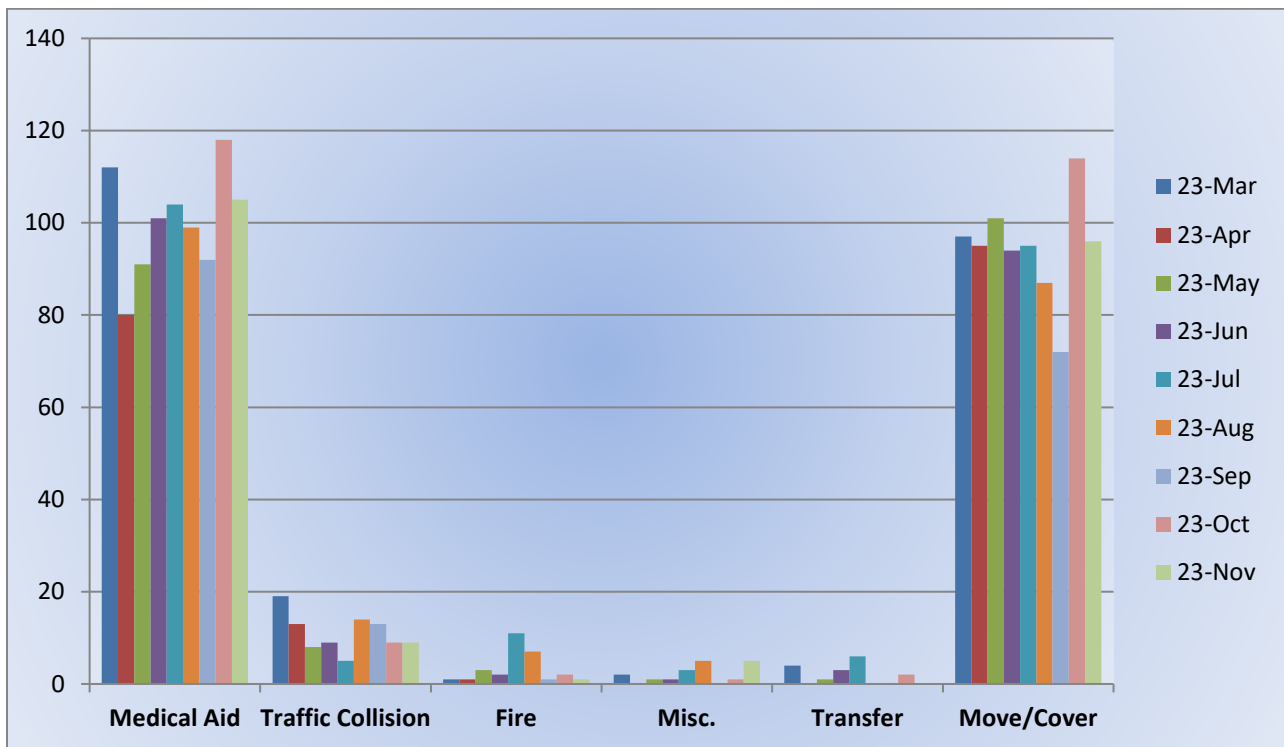

M19 Monthly Statistics Comparison