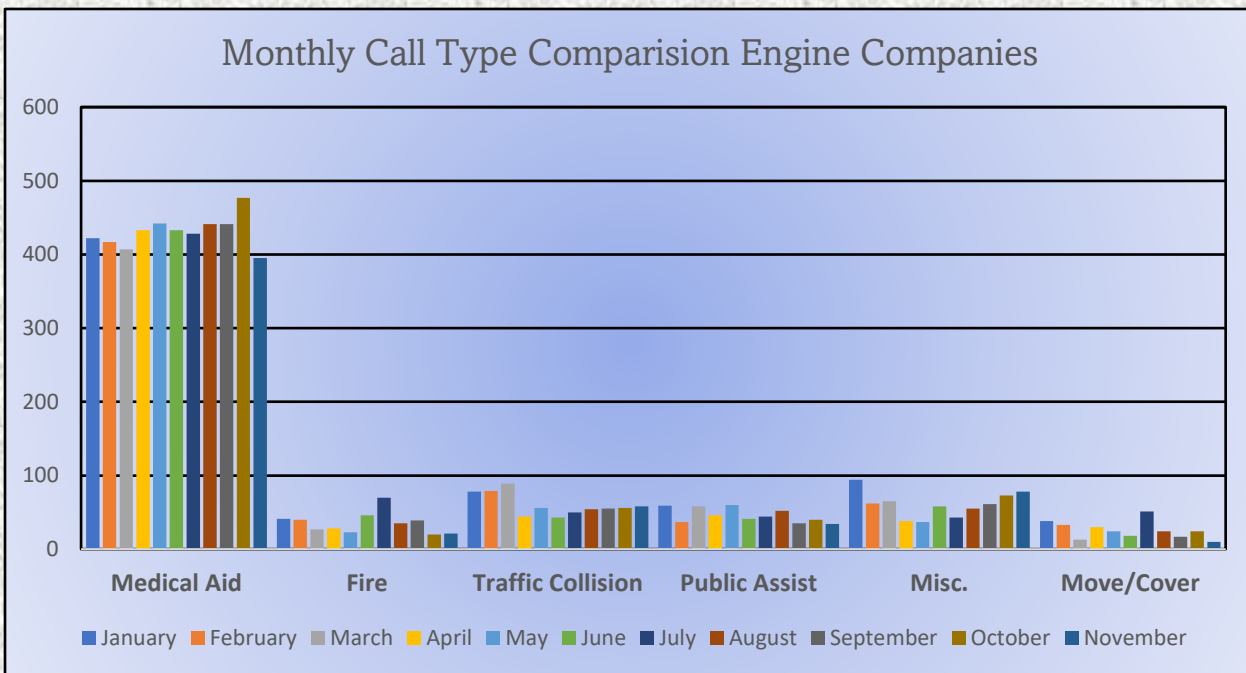

El Dorado County Fire Protection District

Monthly Run Statistics and Call Break Down November 2023 Engine Companies and Medic Units