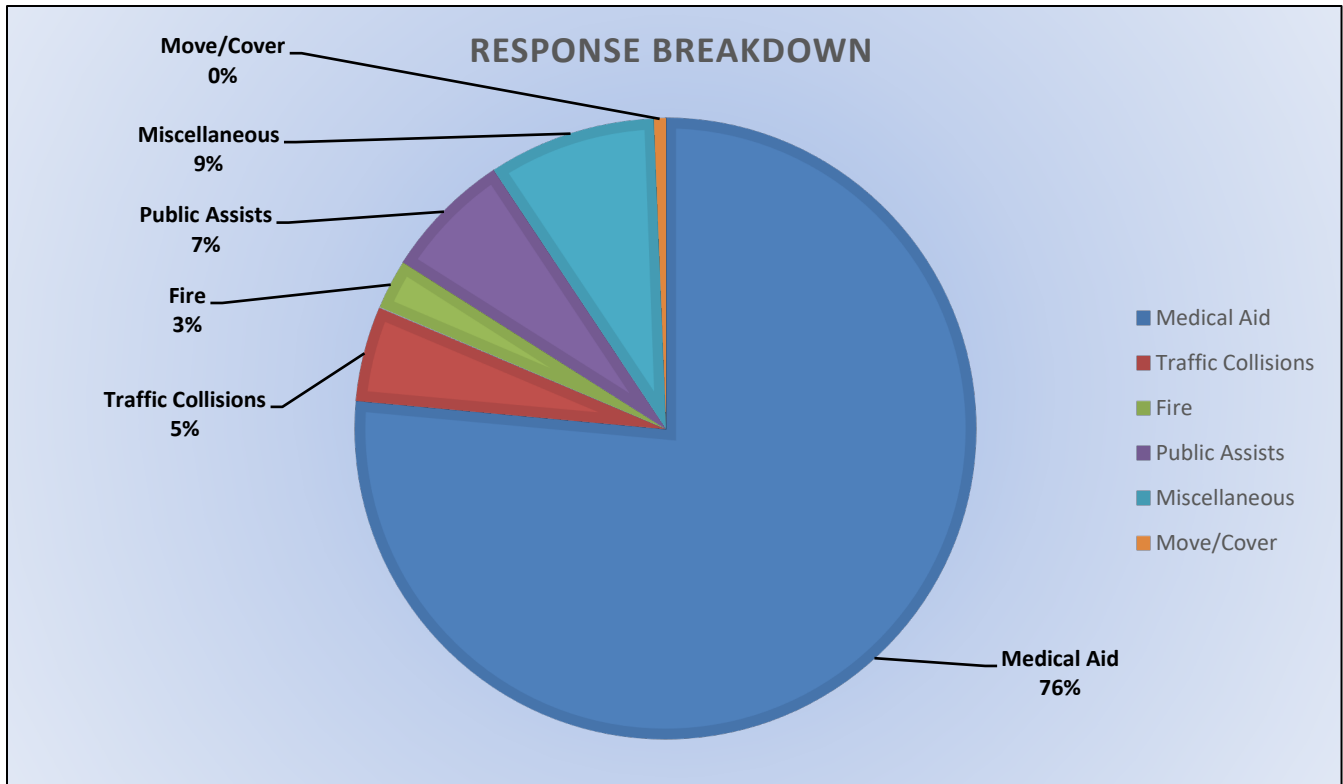

E25 Monthly Statistics Comparison