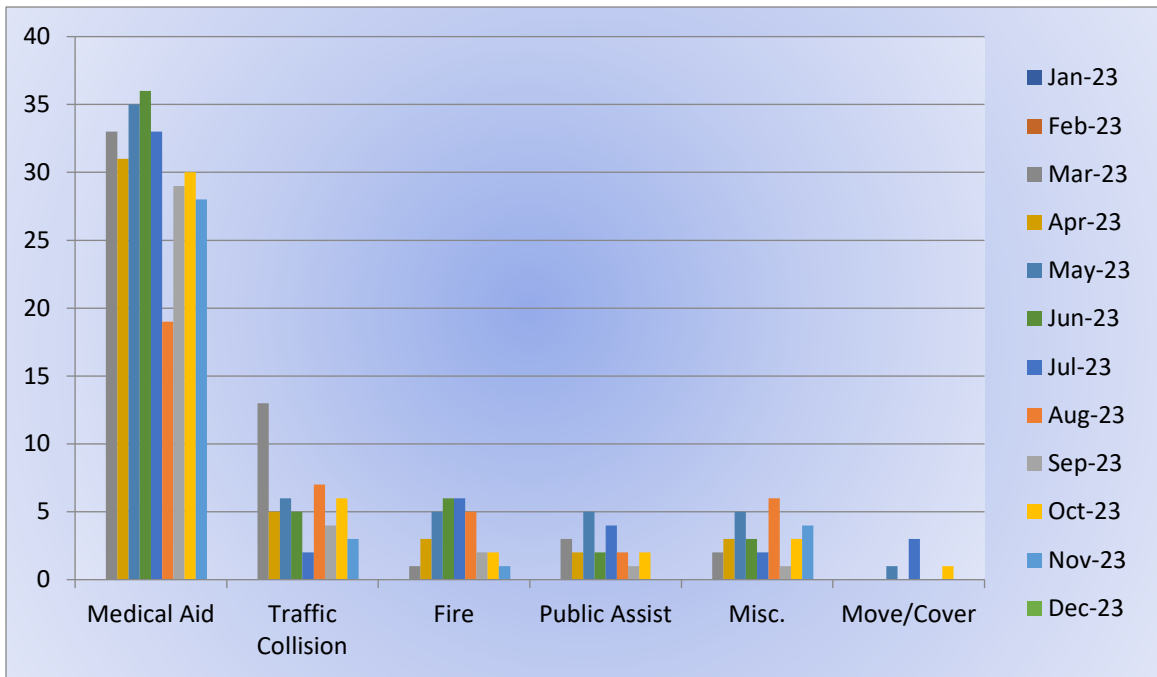

Fire – 2

Traffic Collision – 12

Transfer – 3

Misc – 8

Move/Cover – 22

E72 Monthly Statistics Comparison

M49 Monthly Statistics Comparison

Engine 72 Response Locations November 2023