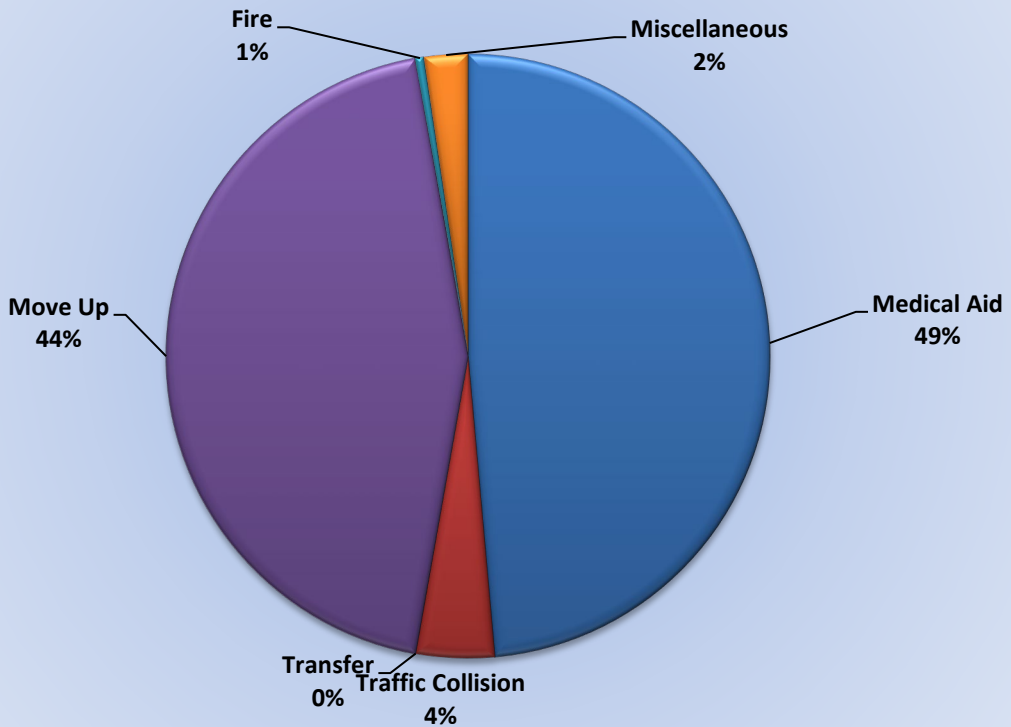

Response Breakdown November 2023

M19 Monthly Statistics Comparison

Engine 19 Response Locations for November 2023

El Dorado County Fire Protection District

Station 25 Run Review November 2023

ENGINE 25: 263 Total Incidents