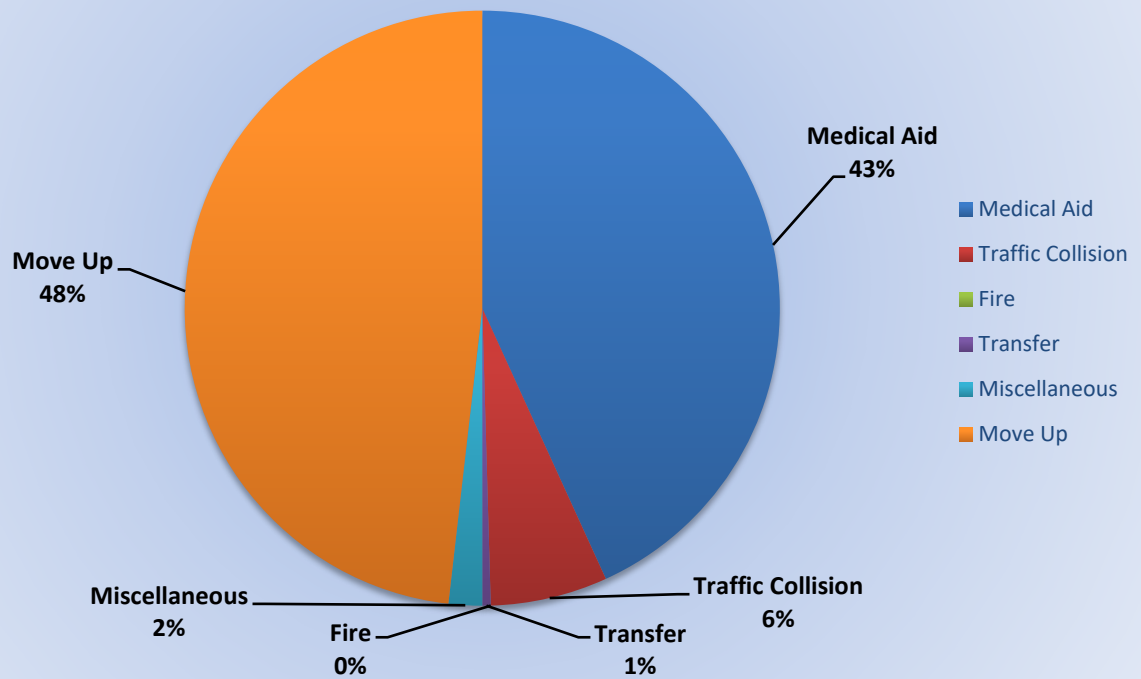

Response Breakdown November 2023