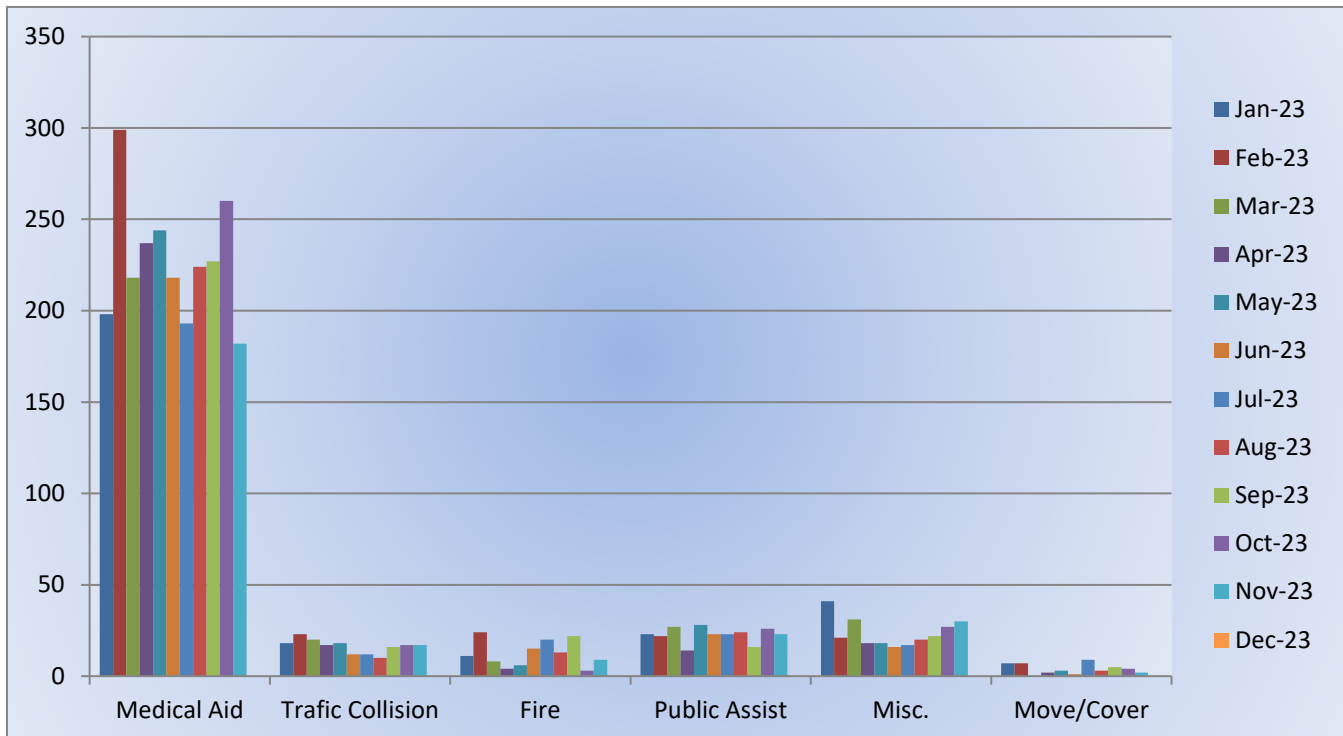

Fire- 6

Traffic Collision- 19

Transfer- 11

Misc- 3

Move/Cover – 22

E25 Monthly Statistics Comparison

M25 Monthly Statistics Comparison

Engine 25 Response Locations November 2023