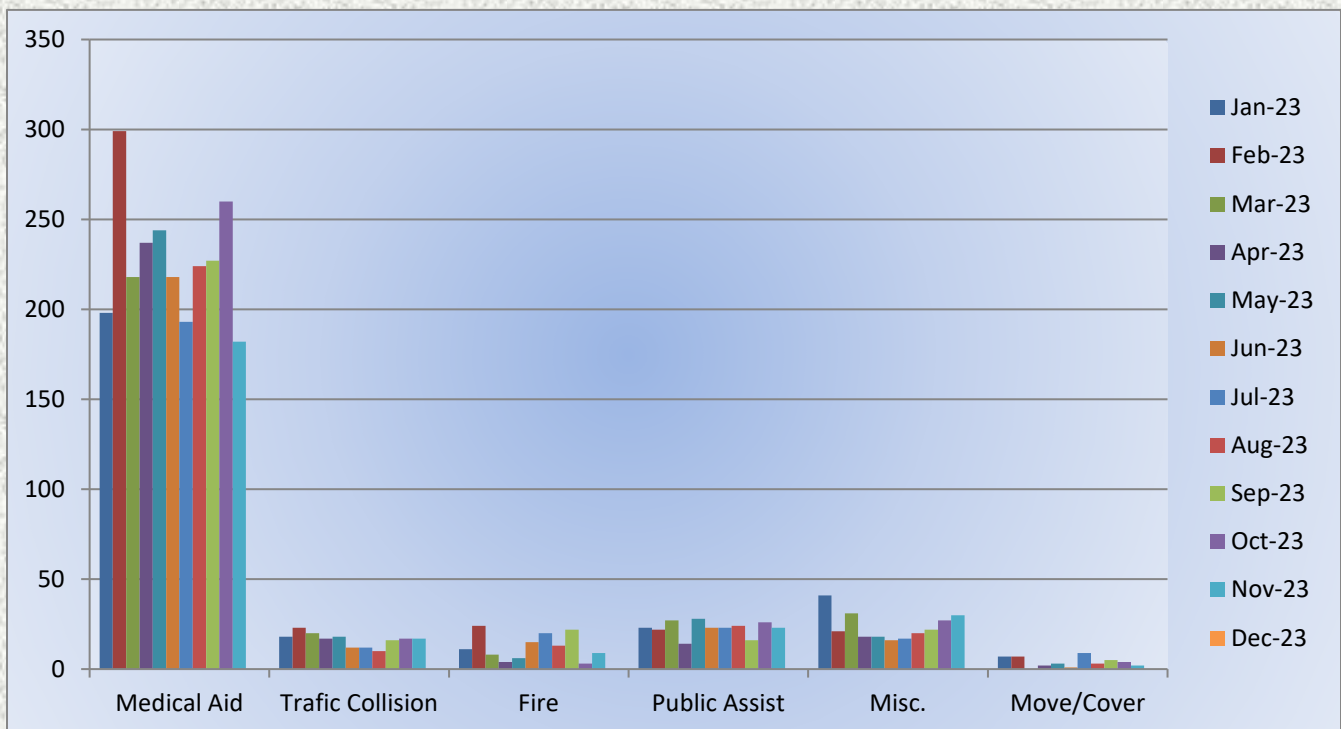

Total Responses for Engine Companies: 597

El Dorado County Fire Protection District

Total Responses for Medic Units: 950

Engine 25 Monthly Statistics Comparison

Medic 25 Monthly Statistics Comparison

Engine 25 Response Locations November 2023