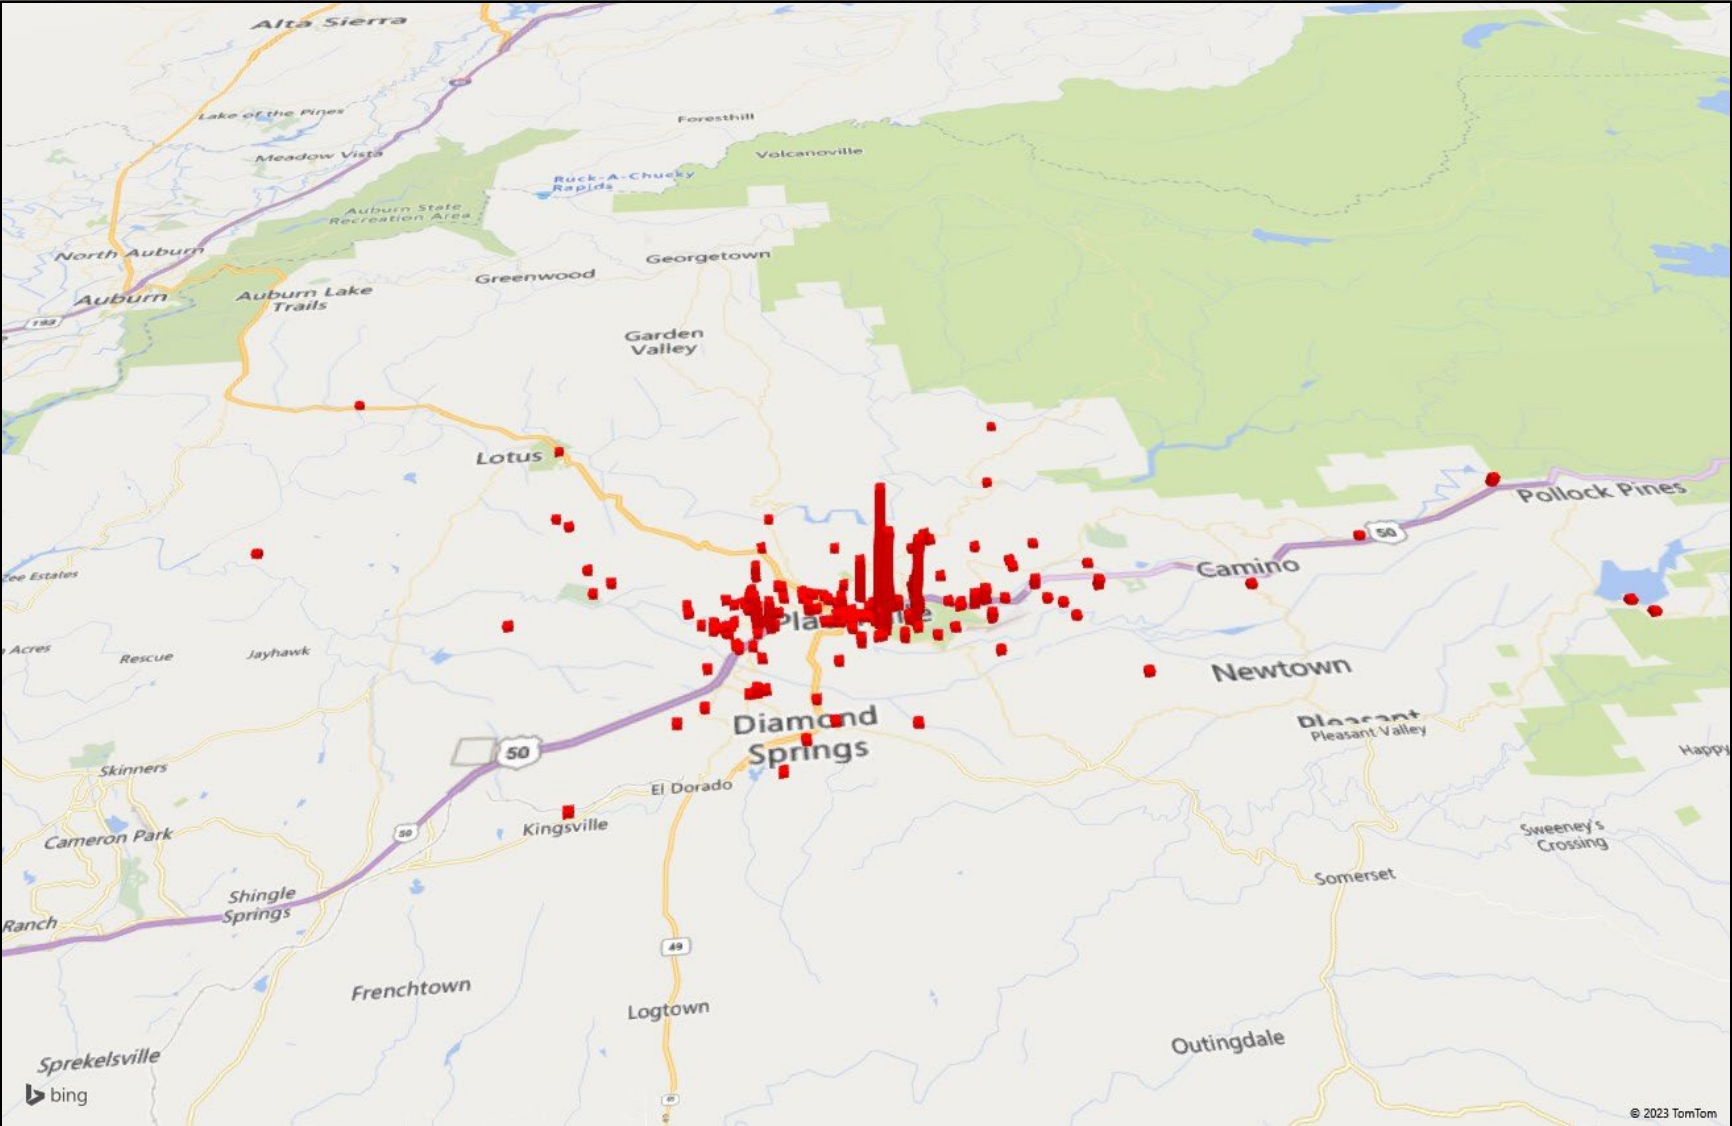

Fire- 6

Traffic Collision- 19

Transfer- 11

Misc- 3

Move/Cover – 22

E25 Monthly Statistics Comparison

M25 Monthly Statistics Comparison

Engine 25 Response Locations November 2023