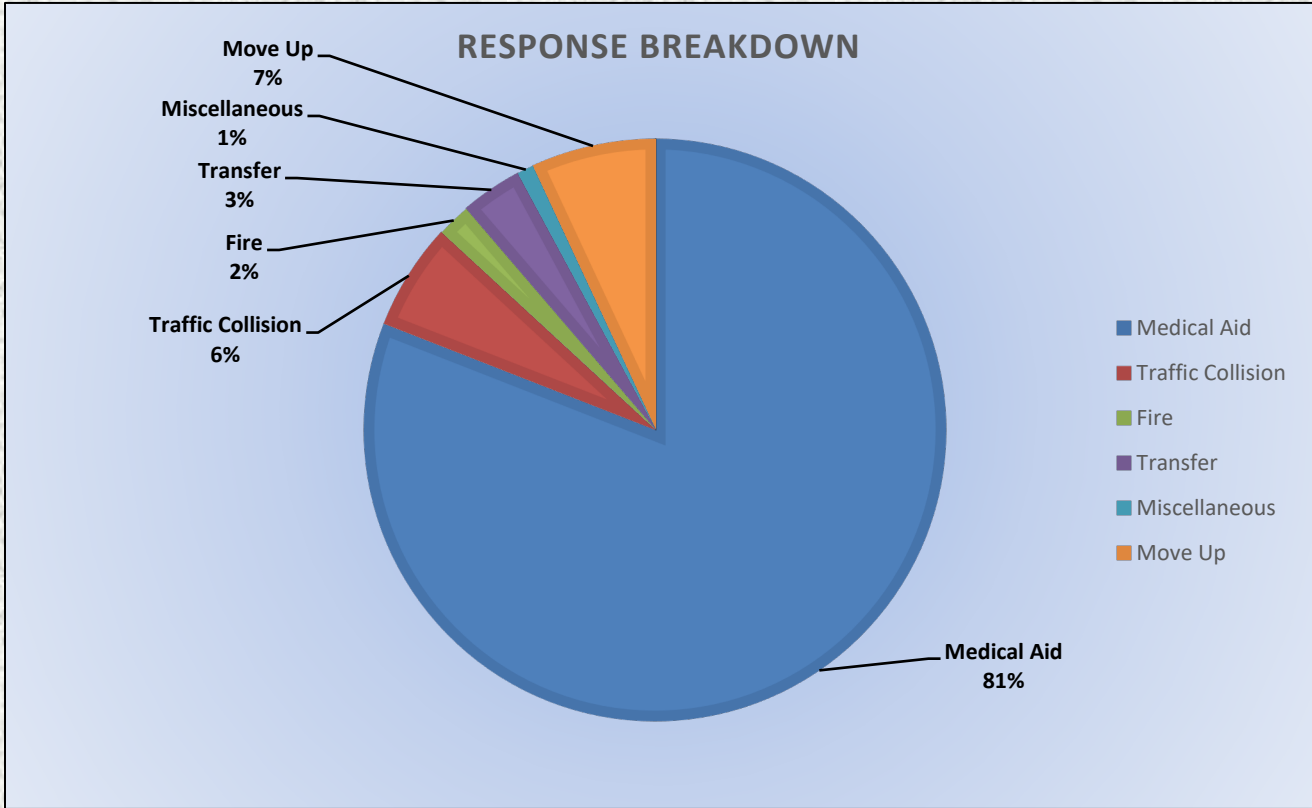

Total Responses for Engine Companies: 597

El Dorado County Fire Protection District

Total Responses for Medic Units: 950

Engine 25 Monthly Statistics Comparison

Medic 25 Monthly Statistics Comparison

Engine 25 Response Locations November 2023