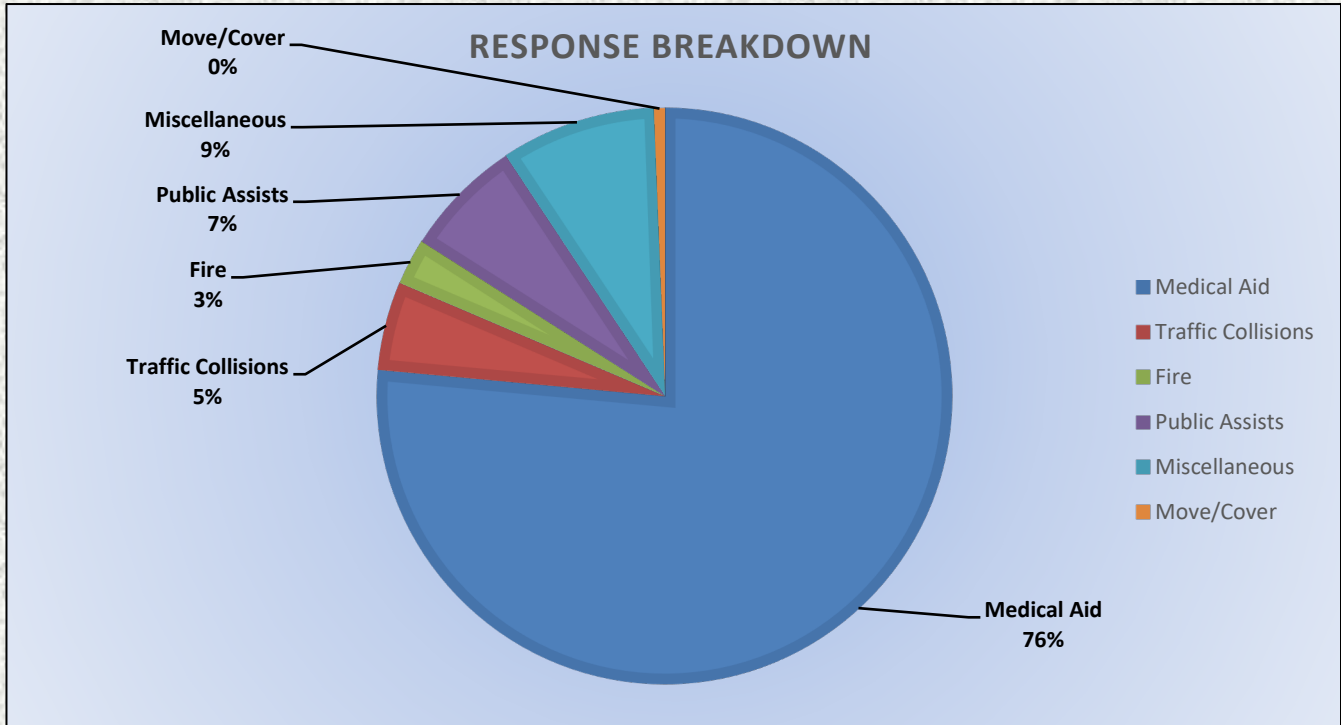

Total Responses for Engine Companies: 597

El Dorado County Fire Protection District

Total Responses for Medic Units: 950

Engine 25 Monthly Statistics Comparison

Medic 25 Monthly Statistics Comparison

Engine 25 Response Locations November 2023