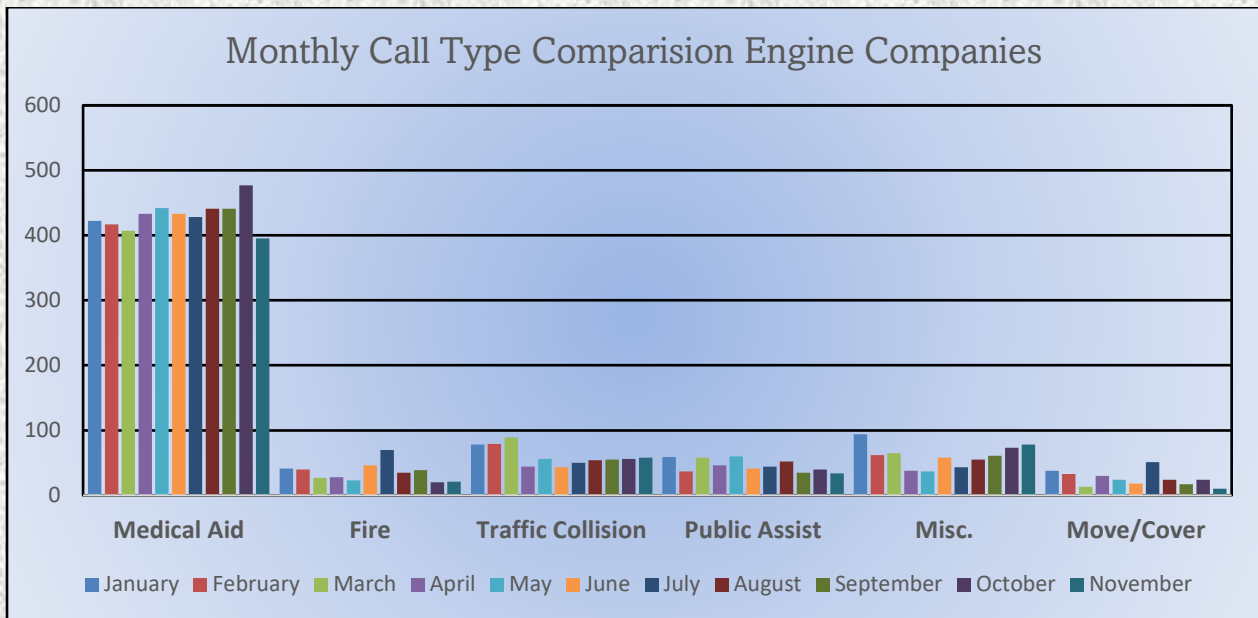

Monthly Run Statistics and Call Break Down November 2023 Engine Companies and Medic Units

Total Responses for Engine Companies: 597