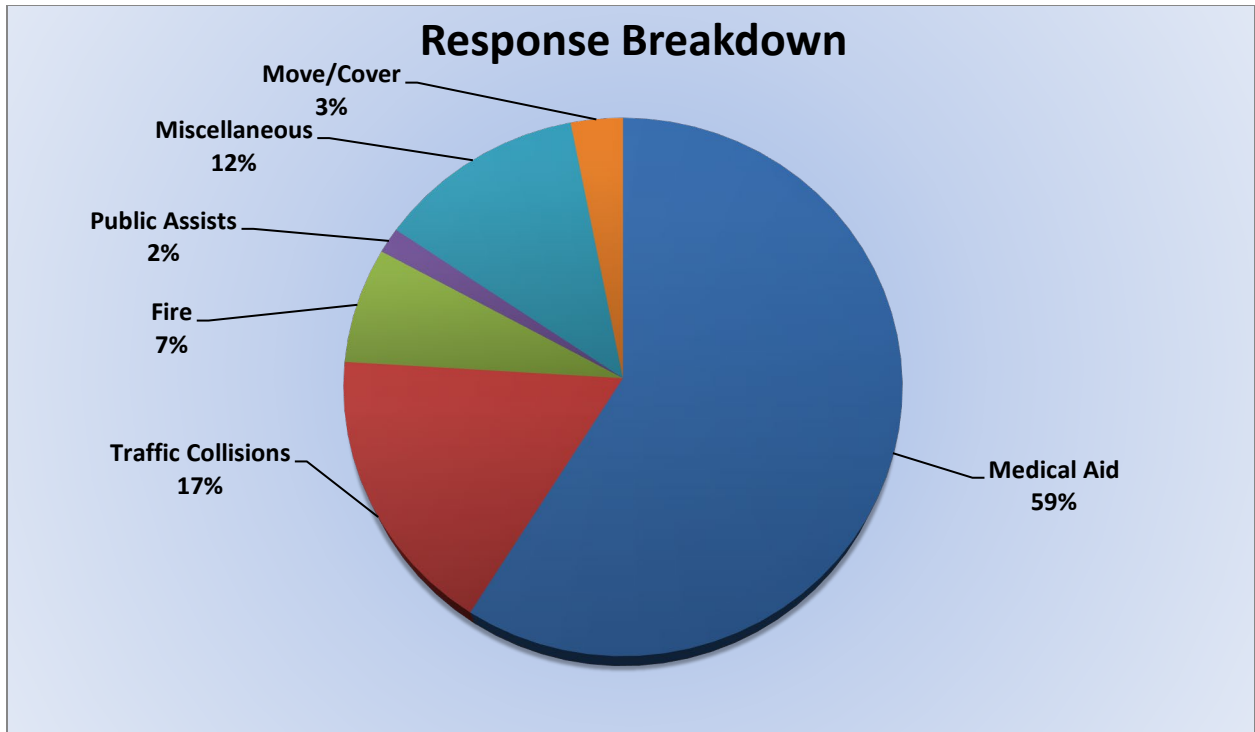

Move/Cover – 4

MEDIC 28: 188 Total Calls

Medical Aid- 162

Fire- 8

Traffic Collision-15

Transfer- 3

Misc- 2

Move/Cover – 35