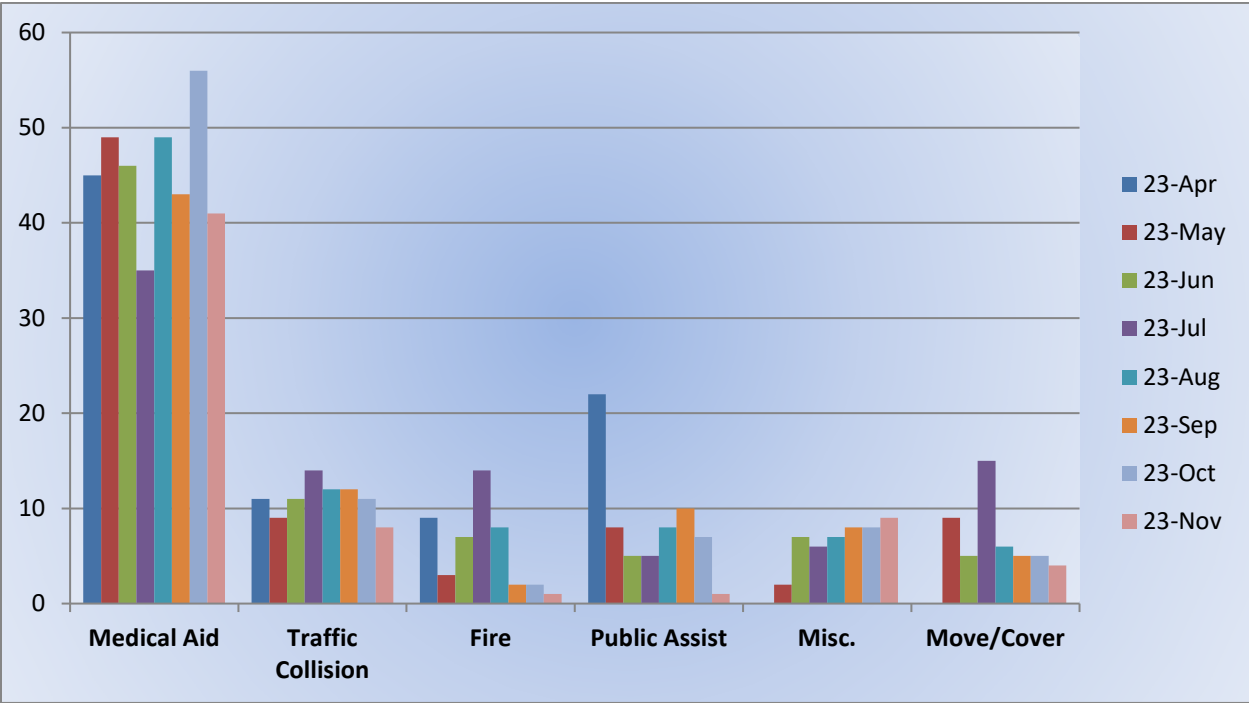

MEDIC 19: 132 Total Calls

Medical Aid- 105

Fire- 1

Traffic Collision- 9

Transfer- 0

Misc- 5

Move/Cover - 96

E19 Monthly Statistics Comparison